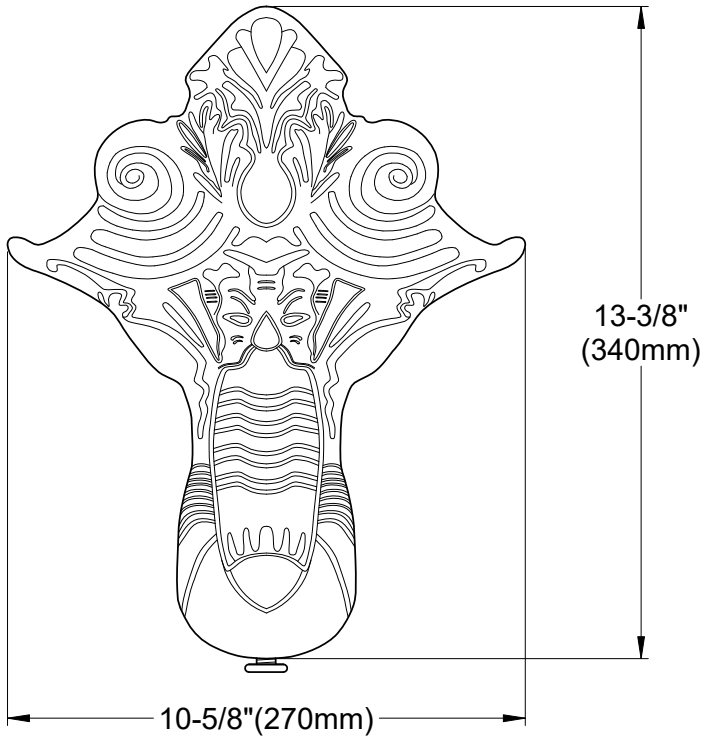

# VCTNL1,2,5,8,W

Tub Iron Feet

CE Foot

DF Foot