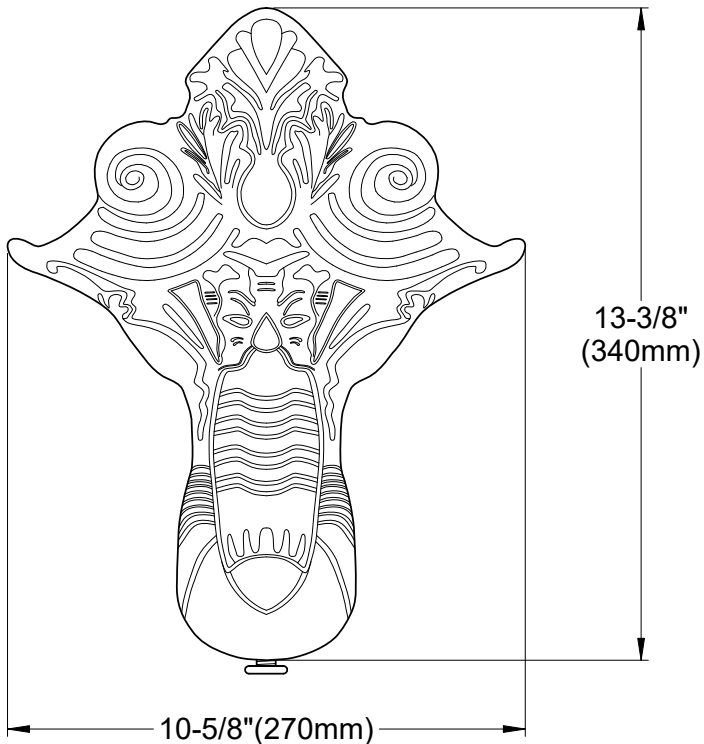

# VCTNL1,2,5,8,W

Tub Iron Feet

CE Foot

DF Foot